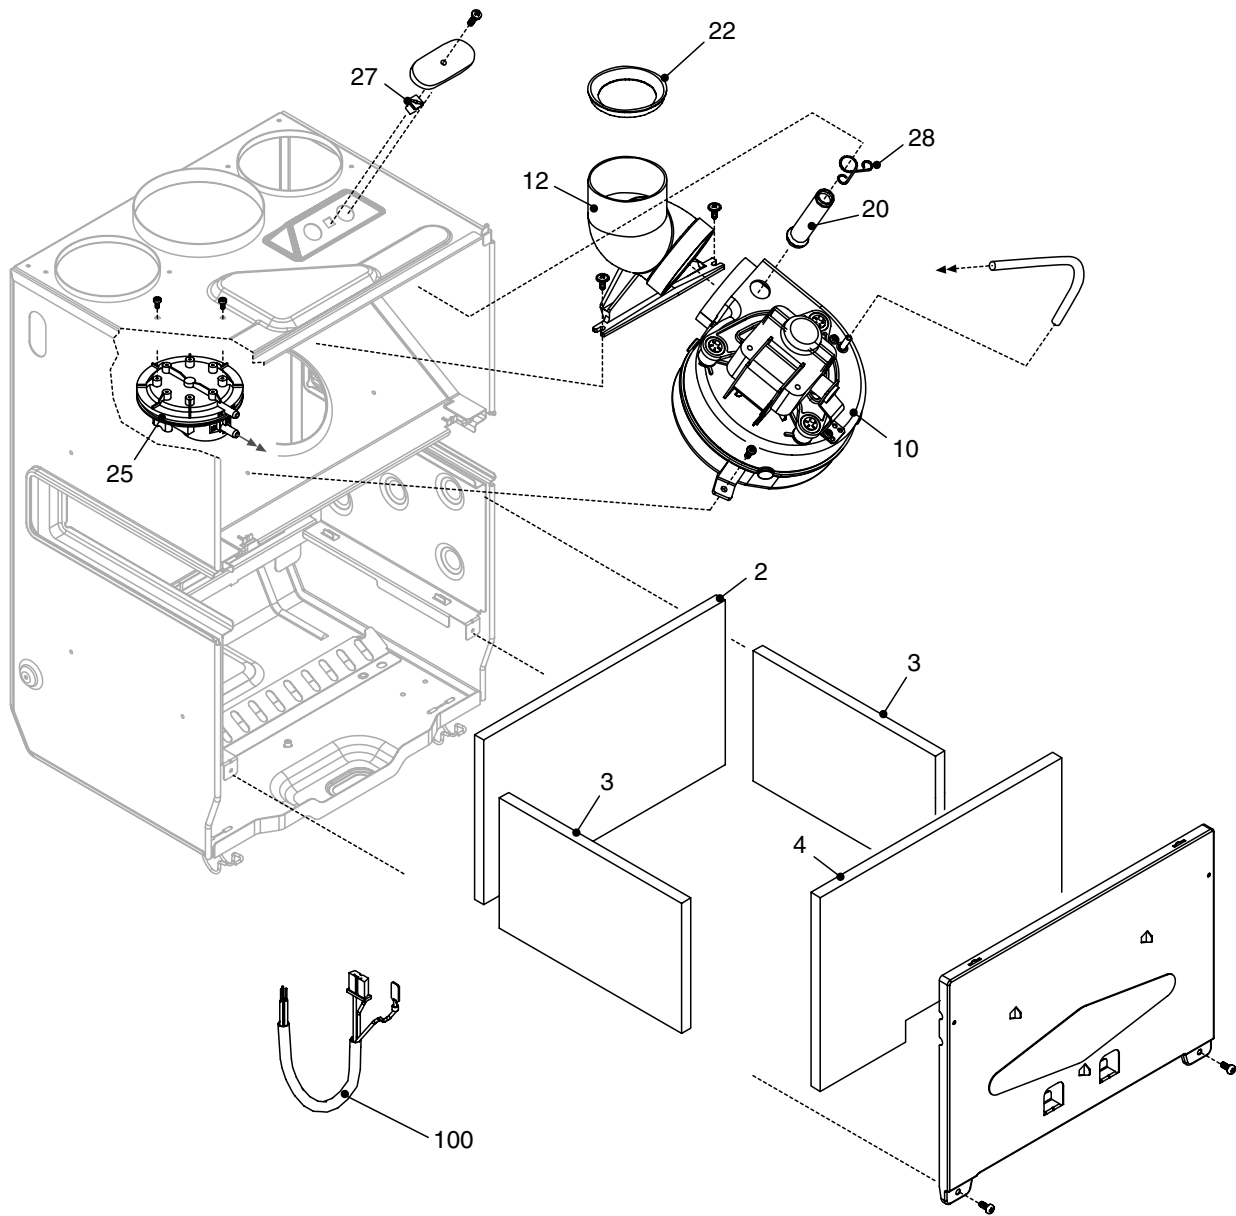

POS.	DESCRIPTION	28kis
2	Back insulatin panel	4364947
3	Combustion chamber insulation panel	4364950
4	Combustion chamber insulation panel	4365093
10	Fan	4365636
11	Pressure tube	4365965
12	Fan connection	4365629
20	Fumes testing connection pipe	4365630
22	Flue flange Ø 43	4367024
22	Flue flange Ø 45	4367022
22	Flue flange Ø 47	4367023
25	Pressure switch	4365637
27	Nut screw	4365090
28	Clip	4365091
100	Combustion cable	4366928